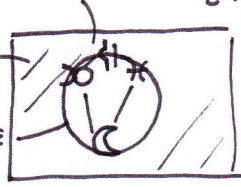

FINAL 4 - Mood Board

pieces - pieces sign
 moon sign
 taurus flipped
 libra flipped
 - Flat? → pop up style?
 name in the sequence of my sign, capricorn
 360 wheel
 cosmic background
 a roller coaster track.
 a in the form of

↳ found from pinterest

roller coaster track font?

↳ poker cards, poker chips.
 ↳ All in - royal flush.
 - straight.
 representing poker table.
 on green cloth

↳ Purty & innocence.
 color tone: pastel, baby colors, light