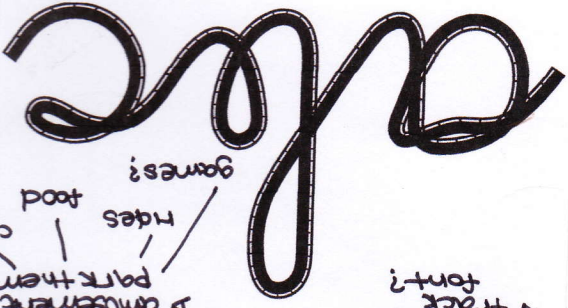

FINAL 4 - Mood Board

pieces - pieces sign
 moon sign
 taurus flipped
 libra flipped
 - Flat? → pop up style?
 name in the sequence of my sign, capricorn
 360 wheel
 cosmic background
 a roller coaster track.
 a in the form of

↳ found from pinterest

roller coaster track font?

↳ poker cards, poker chips.
 ↳ All in - royal flush.
 - straight.
 representing poker table.
 on green cloth

↳ Purty & innocence.
 color tone: pastel, baby colors, light