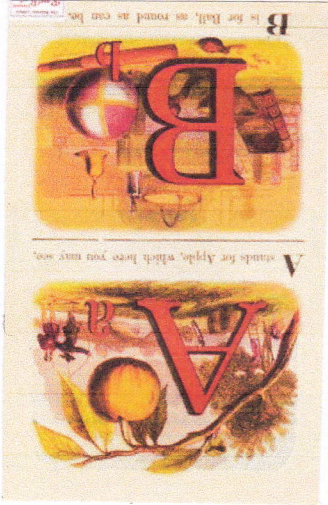

↳ Purty & innocence.
color tone: pastel, baby colors, light

art teacher.
fun, messy drawings, puppets.

storybook - illustration