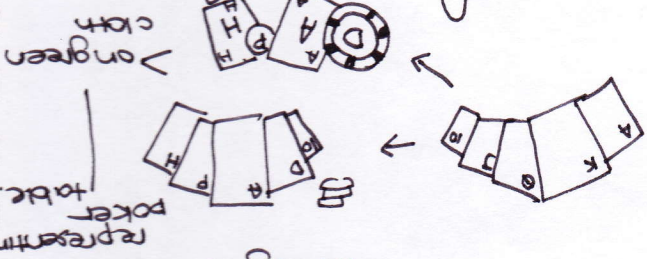

FINAL 4 - Mood Board

pieces - pieces sign
 moon sign
 taurus flipped
 libra flipped
 - Flat? → pop up style?
 name in the sequence of my sign, capricorn
 360 wheel
 cosmic background
 a roller coaster track.
 a in the form of

↳ found from pinterest

roller coaster track font?

↳ poker cards, poker chips.
 ↳ All in - royal flush.
 - straight.
 representing poker table.
 on green cloth

↳ Purty & innocence.
 color tone: pastel, baby colors, light