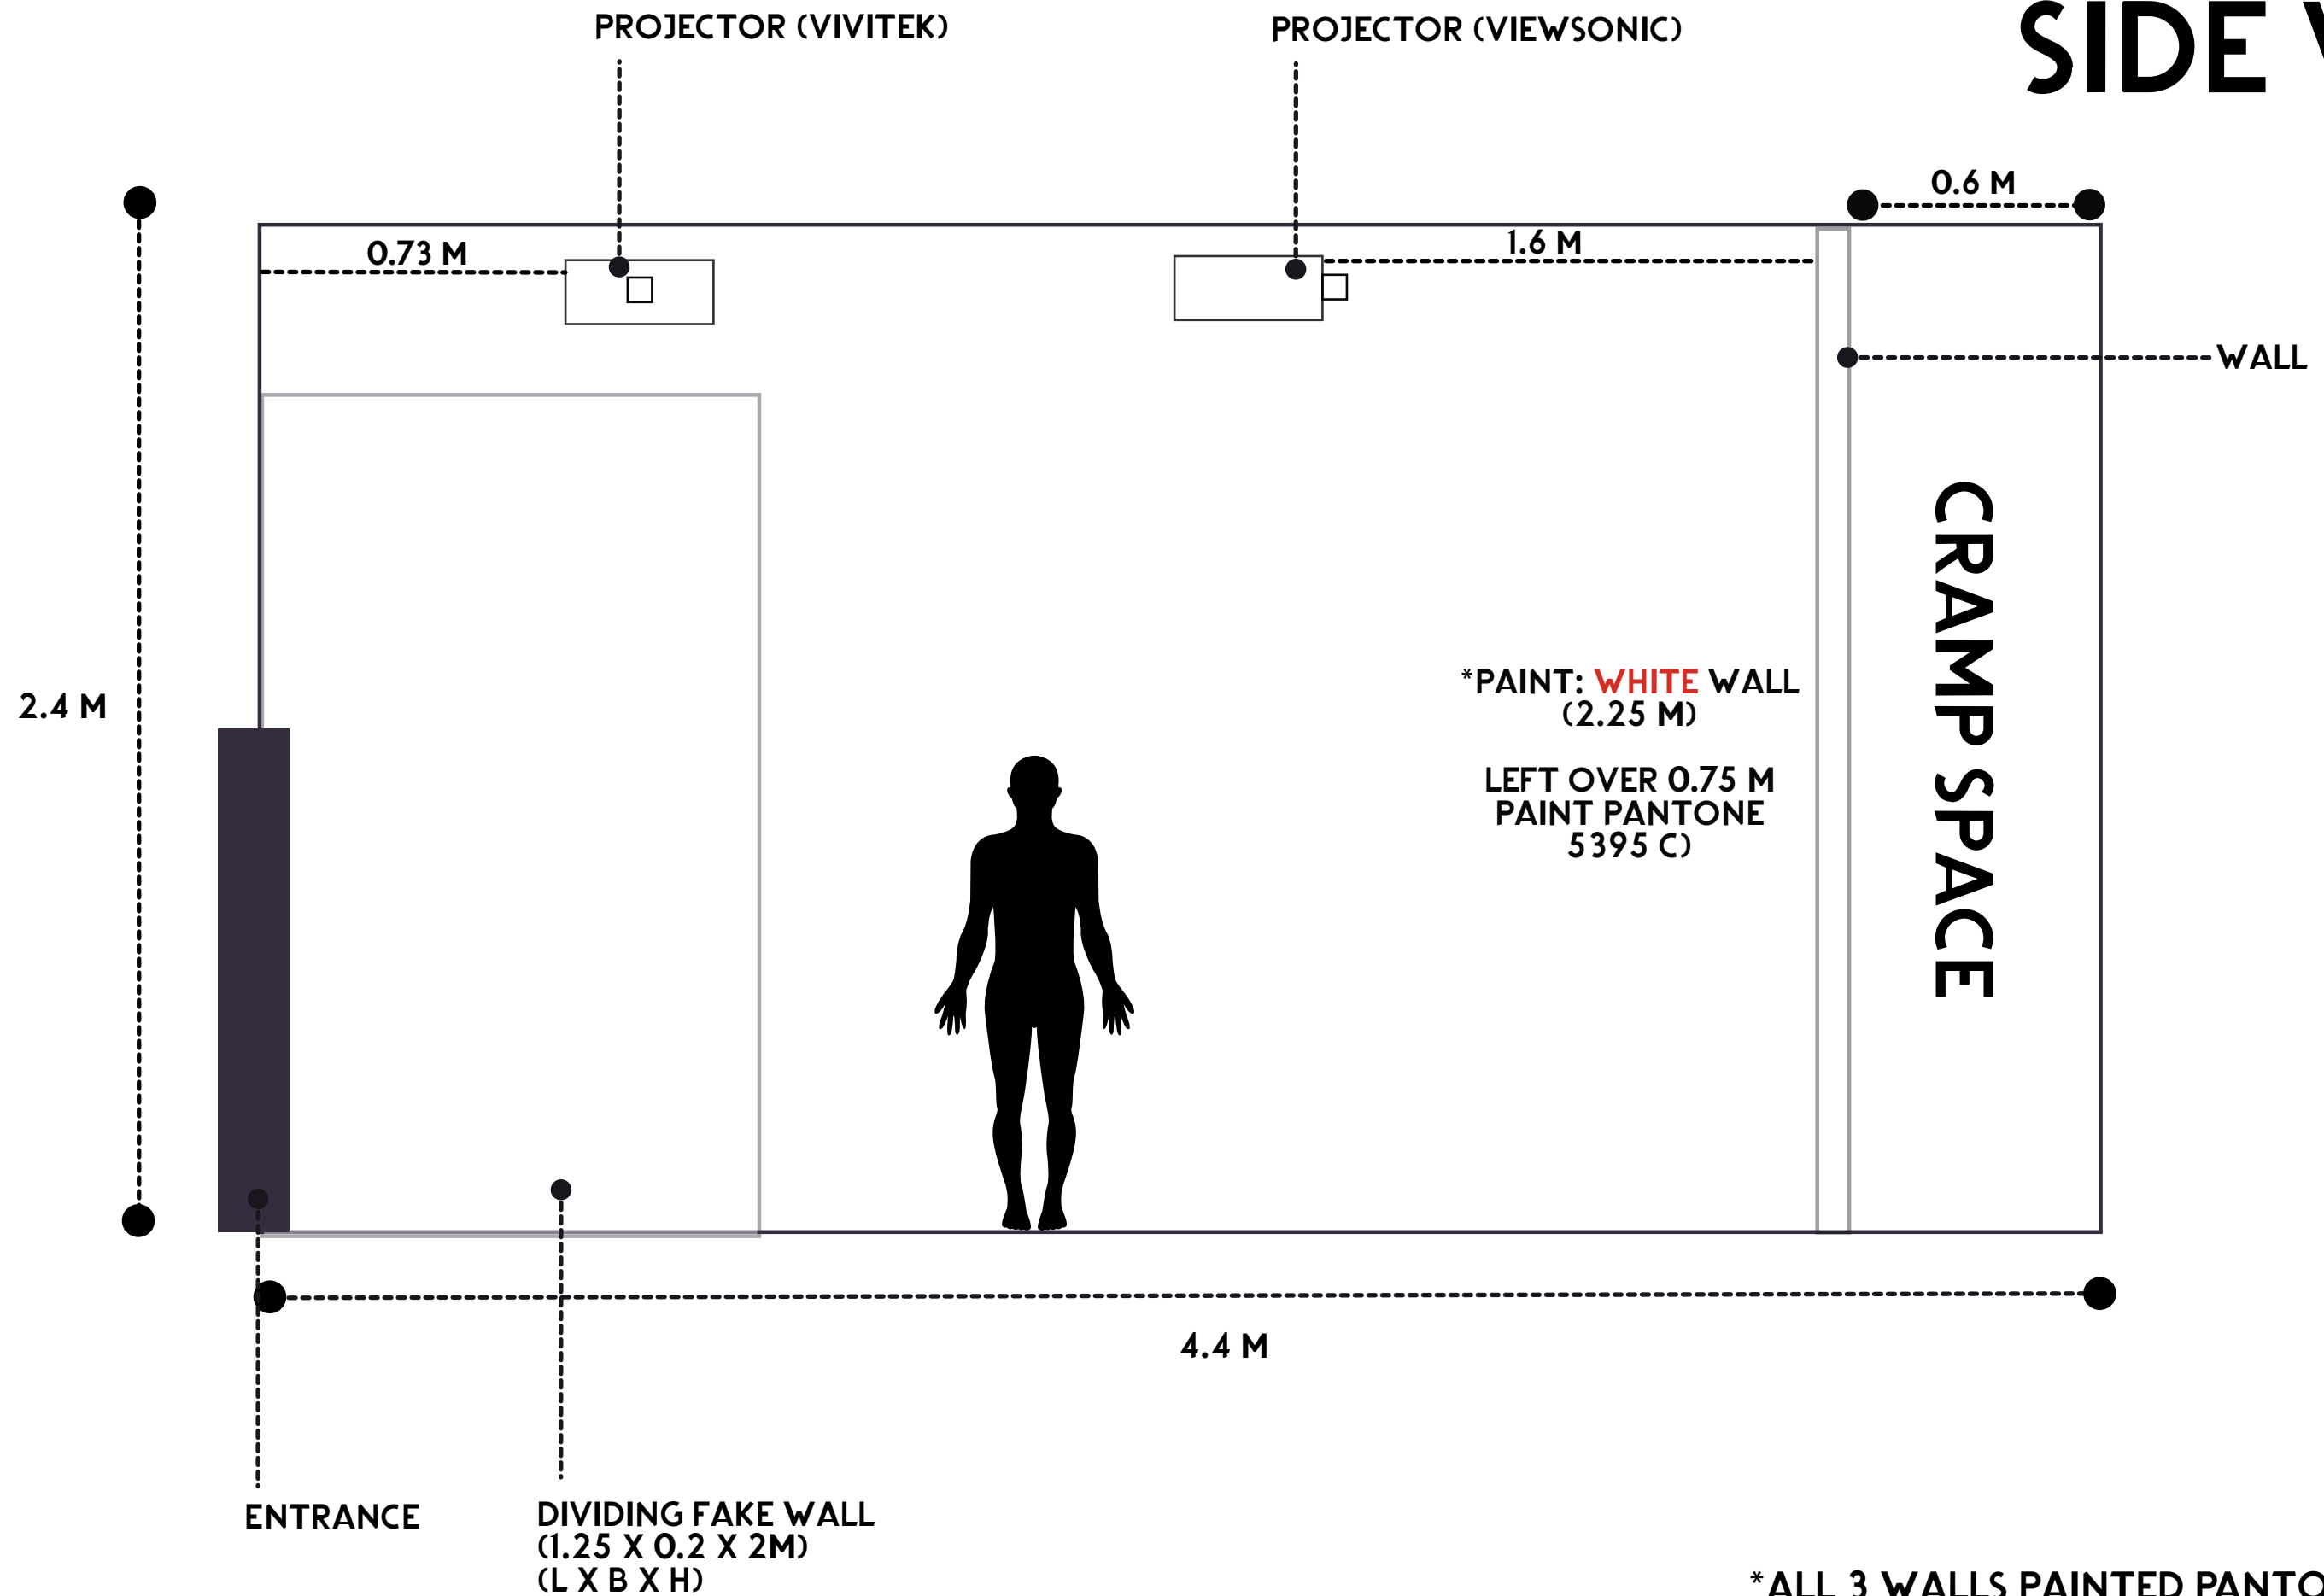

FYP INSTALLATION DIAGRAM

- PREFERRED WALL COLOURS (DARK):
PANTONE 5395 C

- WHITE WALL COLOURS: ANY COLOUR FOR PROJECTION
SURFACE/WHITE?

- CARPETED FLOORS: DARK GREY PREFERABLE BUT BOTH
COLOURS ARE OKAY

- WORK IS SOUND SENSITIVE
(PREFER SILENCE OR LITTLE EXTERNAL SOUND)

- CRAWL SPACE EQUIPMENT: IMAC, WIRES FOR PROJECTOR,
EXTENSION WIRES

TOP VIEW

SIDE VIEW

* ALL 3 WALLS PAINTED PANTONE 5395C
EXCEPT FOR WALL OPP. DOOR (PROJECTED
WALL)