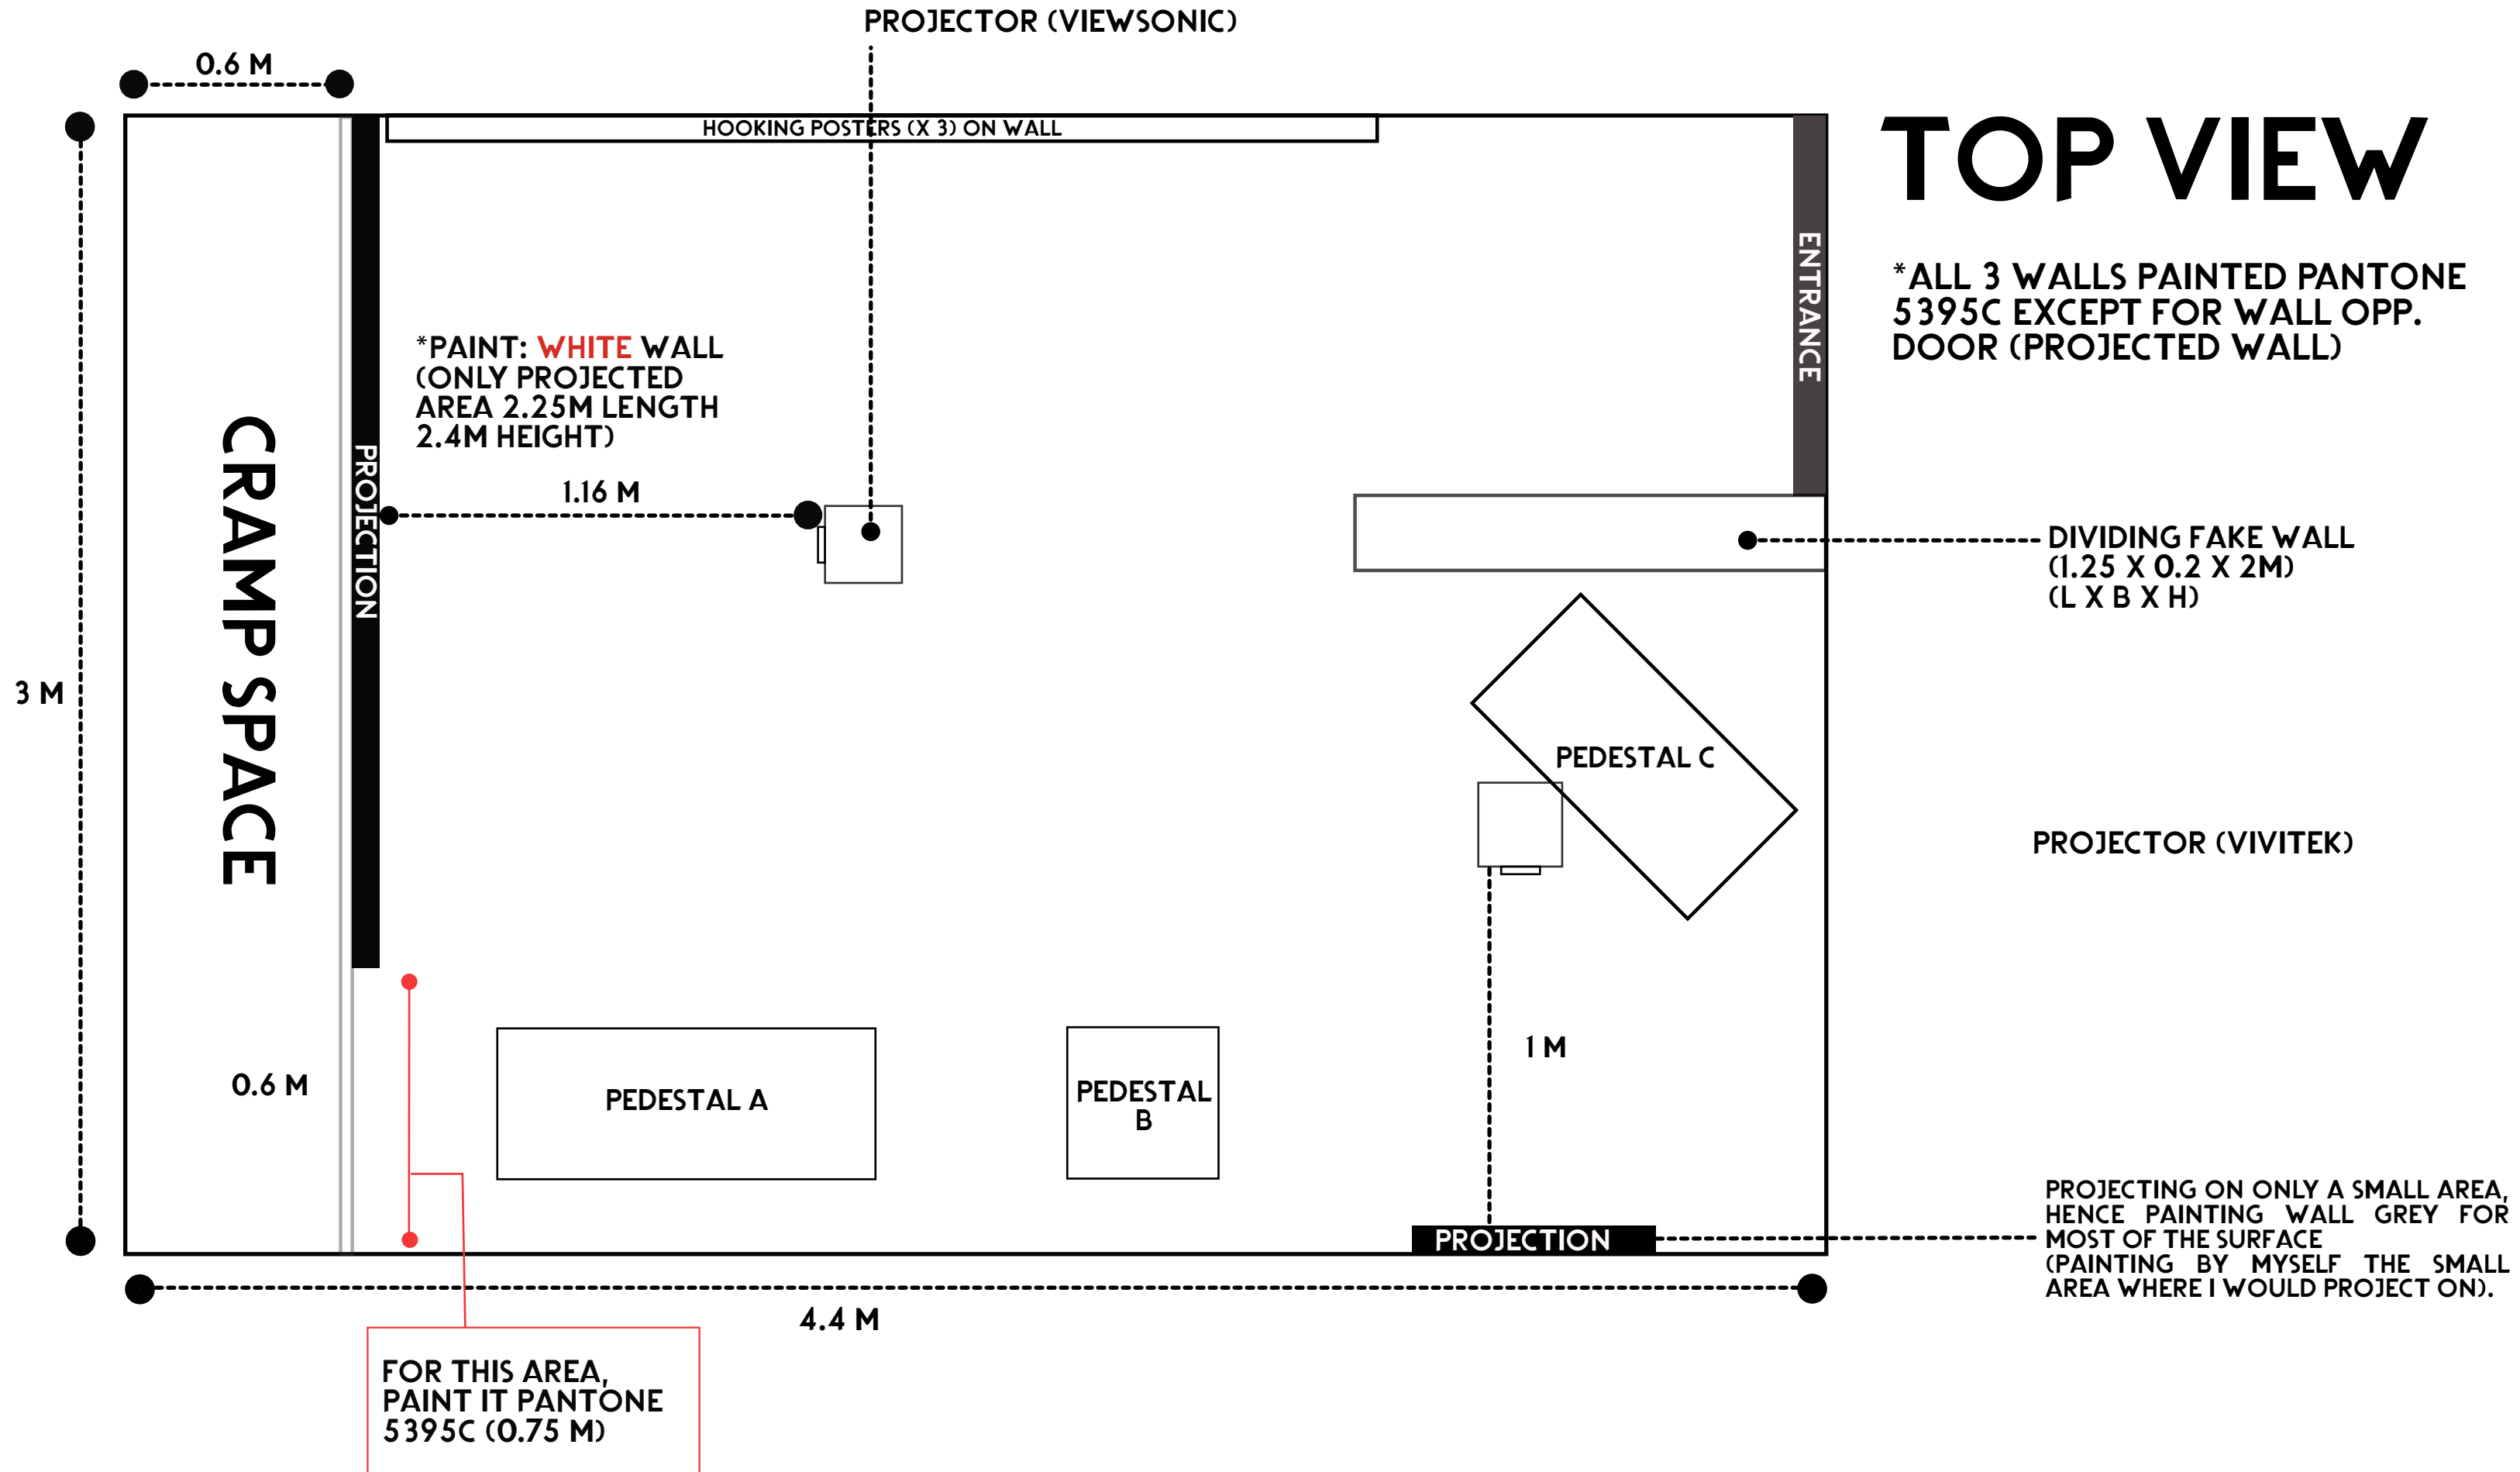

FYP INSTALLATION DIAGRAM

- PREFERRED WALL COLOURS (DARK):
PANTONE 5395 C

- WHITE WALL COLOURS: ANY COLOUR FOR PROJECTION
SURFACE/WHITE?

- CARPETED FLOORS: DARK GREY PREFERABLE BUT BOTH
COLOURS ARE OKAY

- WORK IS SOUND SENSITIVE
(PREFER SILENCE OR LITTLE EXTERNAL SOUND)

- CRAWL SPACE EQUIPMENT: IMAC, WIRES FOR PROJECTOR,
EXTENSION WIRES

TOP VIEW

SIDE VIEW

* ALL 3 WALLS PAINTED PANTONE 5395C
EXCEPT FOR WALL OPP. DOOR (PROJECTED
WALL)