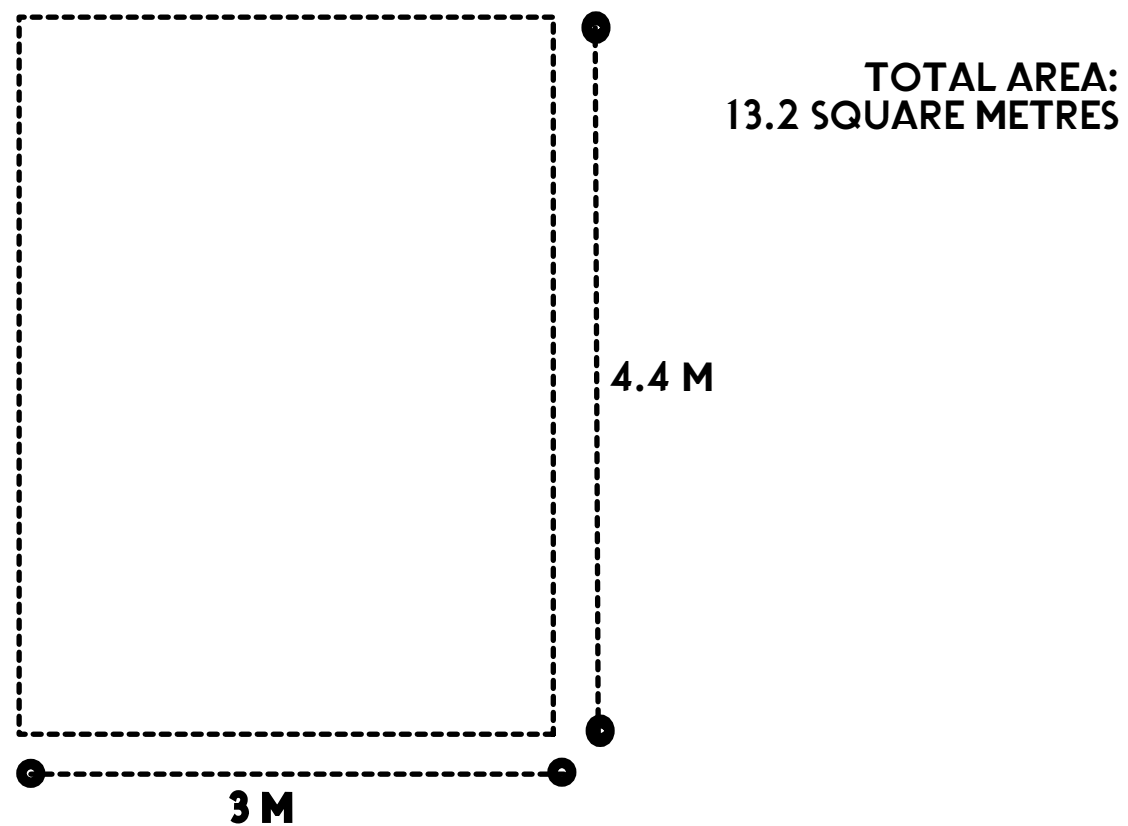

FYP INSTALLATION DIAGRAM

- PREFERRED WALL COLOURS (DARK):
PANTONE 5395 C

- WHITE WALL COLOURS: ANY COLOUR FOR PROJECTION
SURFACE/WHITE?

- CARPETED FLOORS: DARK GREY PREFERABLE BUT BOTH
COLOURS ARE OKAY

- WORK IS SOUND SENSITIVE
(PREFER SILENCE OR LITTLE EXTERNAL SOUND)

- CRAWL SPACE EQUIPMENT: IMAC, WIRES FOR PROJECTOR,
EXTENSION WIRES